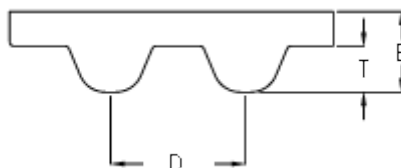

Data Sheet

Article number: 602932750182

Description: Gates timing belt POWERGRIP®
GTX 920 8MX 20

Measures

D (Pitch)	= 8
Height B mm	= 5.6
Height T mm	= 3.4
Length	= 920
Number of teeth	= 115
Type	= 920 8MX 20
Width	= 20